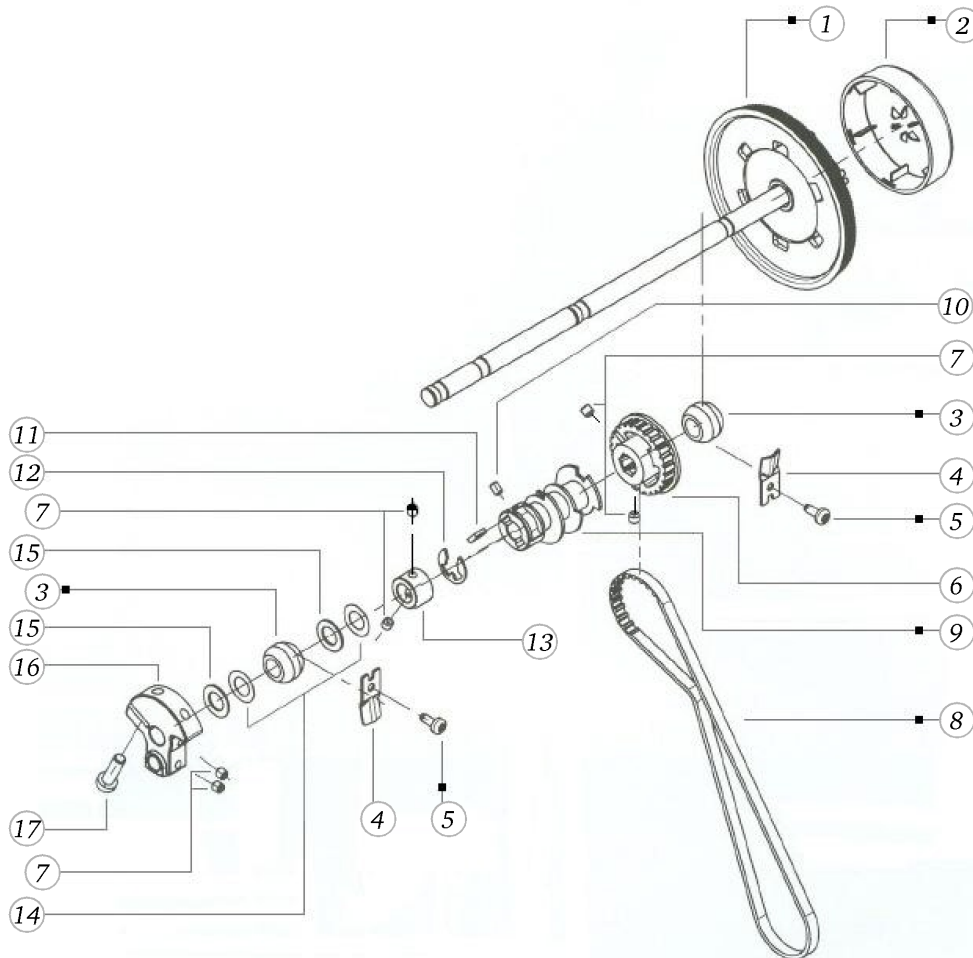

BERNINA activa 240

Main shaft with hand wheel

Pos	Item number	Description
1	0077797101	MAINSHAFT CPL.
2	0077717000	HAND WHEEL CPL.
3	0078235002	Bearing 10
4	0077785200	Clamping Collar with slot
4	0077785300	Clamping Collar with slot
5	0078865043	Socket Pan Head Thread Forming Screws M4x10 DIN7500 - BN13916 Art-No. 2027593
6	0019947301	BELT DRIVE 24 TEETH
7	0078685072	Hexalobular Socket Set Screws M5x0,5x5
8	0079035022	BELT 188 XL
9	0077547101	SYNCHR.DISK CPL.
10	0078665043	Hexalobular Socket Set Screws M4x6 ISO 4026 - BN11493 Art-No. 3060208
11	22684183++	Square Thin Nuts M4 DIN 562 - BN145 Art-No. 1092502
12	0079665011	Circlip For Shafts As 9.0, Benzing
13	0077817000	Adjusting Ring Cpl.
14	303200031+	Washer
15	0078955071	Synthetic Washer 10,3 x 17 x 1
16	0077807100	BALANCE PIECE CPL.
17	0077525067	SCREW