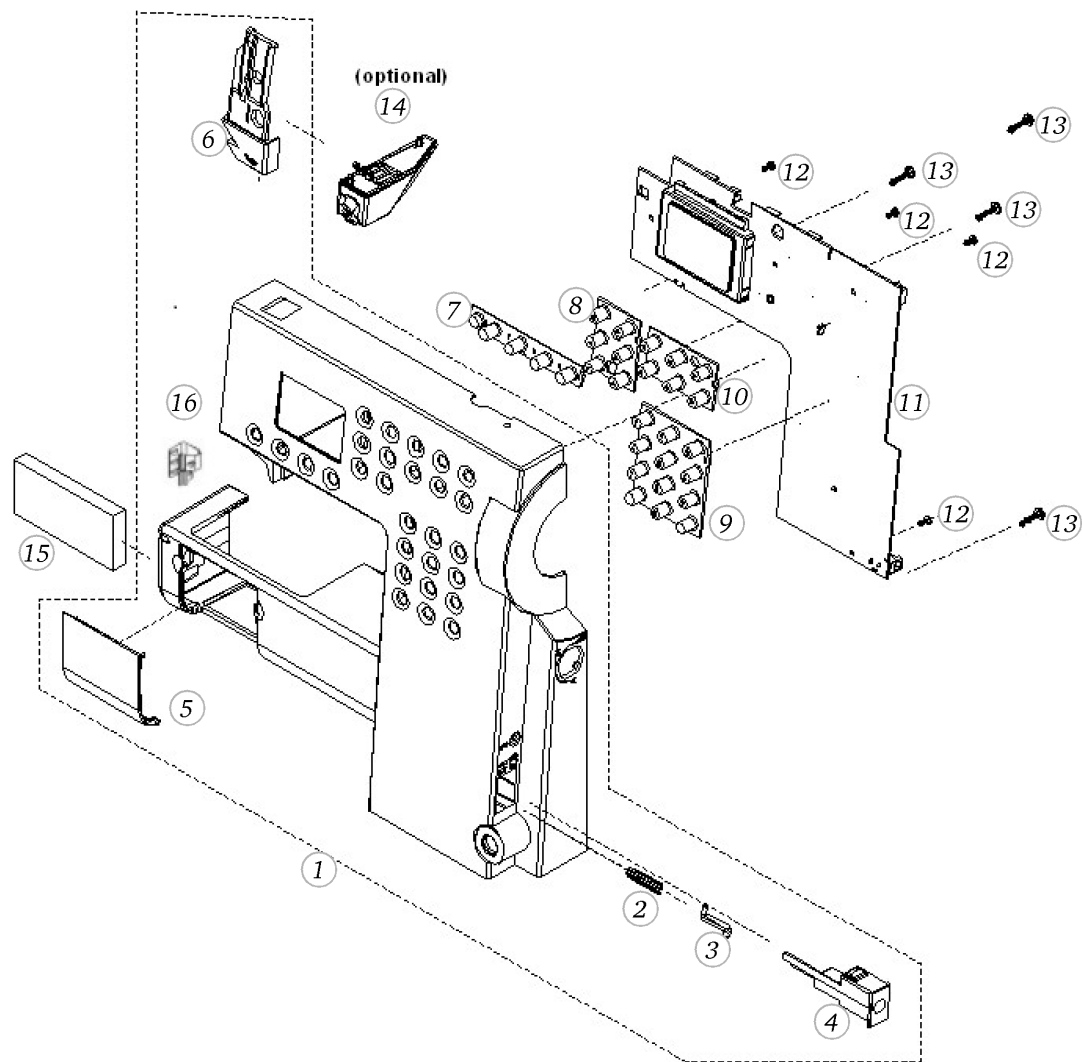

BERNINA activa 240

Front cover (activa 220)

Pos	Item number	Description
1	0300797620	FRONT COVER ACTIVA 220
2	0321135000	SPRING
3	0300965000	SWITCH LEVER
4	0300955000	SWITCH PUSH BUTTON
5	0300827000	BOBBIN DOOR CPL
6	0300815001	REVERSE PUSH BUTTON WHITE
7	0300945002	RUBBER PAD NS 2
8	0300935101	RUBBER PAD PF RED-BLACK
9	0300925101	RUBBER PAD NUM RED-BLACK
10	0300995003	RUBBER PAD MEM3
44	0155007604	PRINT-S ACTIVA-220/230/230P
11	0155007704	print S Activa
12	0023345035	SCREW
13	0329895034	Delta PT pan head screw
14	0308287000	START-STOP-UNIT SSU CPL.
15	0316145100	INSULATION MAT
16	0300835000	Bobbin Thread Cutter left side