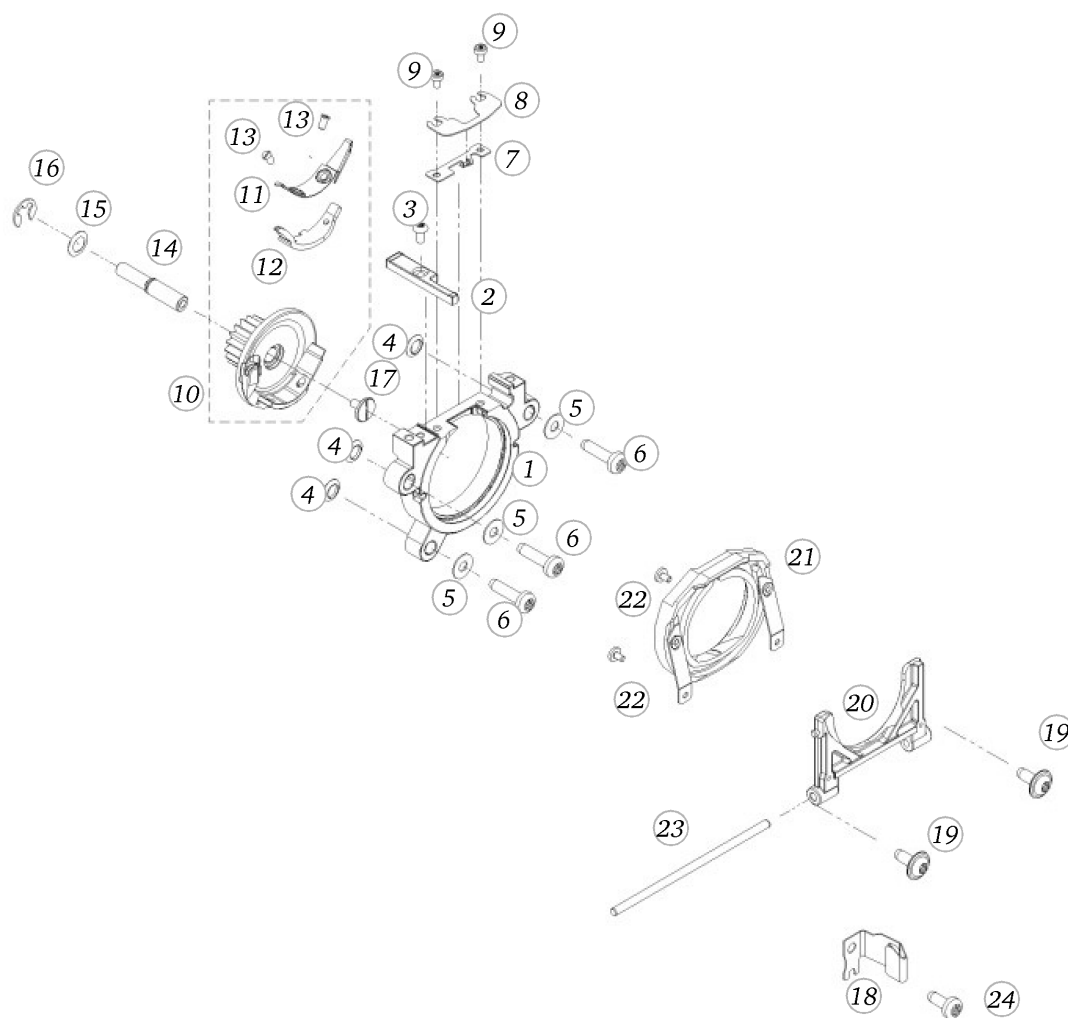

BERNINA activa 240

Hook Driver

Pos	Item number	Description
1	0311595100	HOOK-GUIDEWAY FINISHED
2	0310285000	NEEDLE PLATE SUPPORT
3	0032465110	Socket Button Head Screws M3x 6 ISO 7380-1 - BN6404 Art-No. 1982990
4	0311825000	Calotte Disc
5	22953723++	Washer d4.1xD10xs0.5
6	0078865045	Socket Pan Head Thread Forming Screws M4x16 DIN7500 - BN13916 Art-No. 2027615
7	0031635100	THREAD GUIDE
8	0066335100	THREAD GUIDE PLATE
9	0077525020	SCREW TORX M2.5X4
10	0314007200	HOOK-DRIVER-PREASS.
10	0314007300	HOOK DRIVER PREASS.
11	0007325100	DRIVER SPRING
12	0020485000	SUPPORT SHEET
13	21500683++	SCREW M2.5
14	0300025000	AXLE
15	23228553++	Washer 6.2/10x0.15
16	23501753++	Circlip For Shafts d1 5 DIN6799 - BN809 Art-No.1284665
17	0047205200	LOW-HEAD-SCREW-M3
17	0017205300	thru head screw
18	0301315000	LATCH
18	0301315100	latch
19	0078865043	Socket Pan Head Thread Forming Screws M4x10 DIN7500 - BN13916 Art-No. 2027593
20	0015867000	HOLDER CPL
21	0015387200	SHUTTLE RACE COVER CPL.
22	0329495001	SCREW M2,3X4
23	0082255004	CYLINDRICAL PIN D3X80
24	0078885043	Button Head Screw Torx Dt M4x10