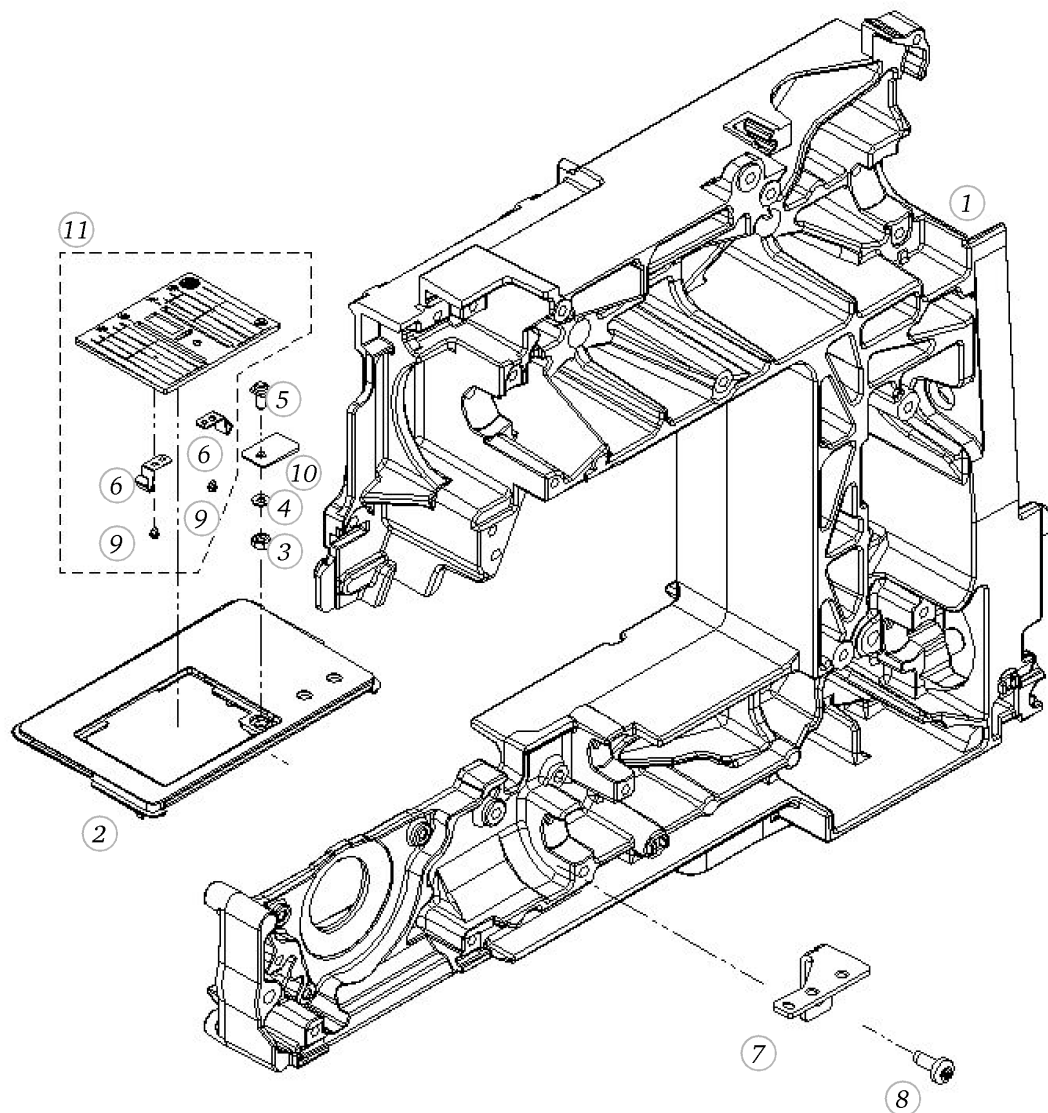

BERNINA activa 240

Chassis (Millimeter)

Pos	Item number	Description
1	0088505000	CHASSIS MACHINED
2	0300975101	STITCH PLATE FRAME
3	22502313++	HEXAGONAL NUT
4	23225753++	Curved Spring Washers M3 DIN 137 A - BN795 Art-No. 1280317
5	0026045200	SPECIAL BOLT
6	0078755200	Clip
6	0078755300	Clip
7	0310295101	SUPPORT
8	0078865043	Socket Pan Head Thread Forming Screws M4x10 DIN7500 - BN13916 Art-No. 2027593
9	20500223++	Slotted Machine Screw M2x1.8 nickel-plated
10	0010475101	PRESSURE PLATE
11	0335467101	STITCHPLATE/STANDRAD C