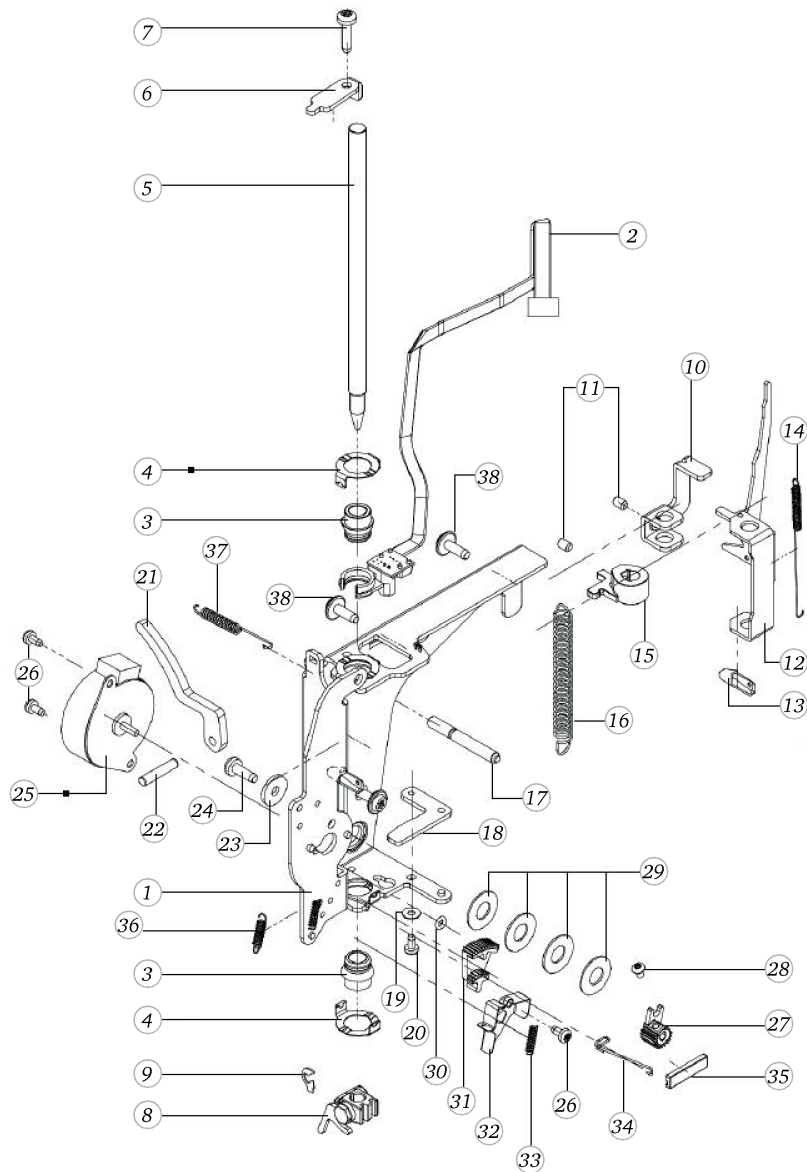

BERNINA activa 240

Headplate

Pos	Item number	Description
28	0032465110	Socket Button Head Screws M3x 6 ISO 7380-1 - BN6404 Art-No. 1982990
29	0303195000	DISC SPRING De=18 / di=8,2 / t=0,8
30	0030735005	O-ring Seal D3/d1.5 70±5 IRHD NBR 70,5 / 5 P DIN3771
31	0300895000	ZZ-SEGMENT
32	0049065000	ZZ-SUPPORT
32	0049065100	ZZ SUPPORT
33	0303595000	Spring
34	0303445000	SPRING
35	0302045000	Slideway
36	25625503++	Spring
37	0303575200	SPRING
38	0078885043	Button Head Screw Torx Dt M4x10