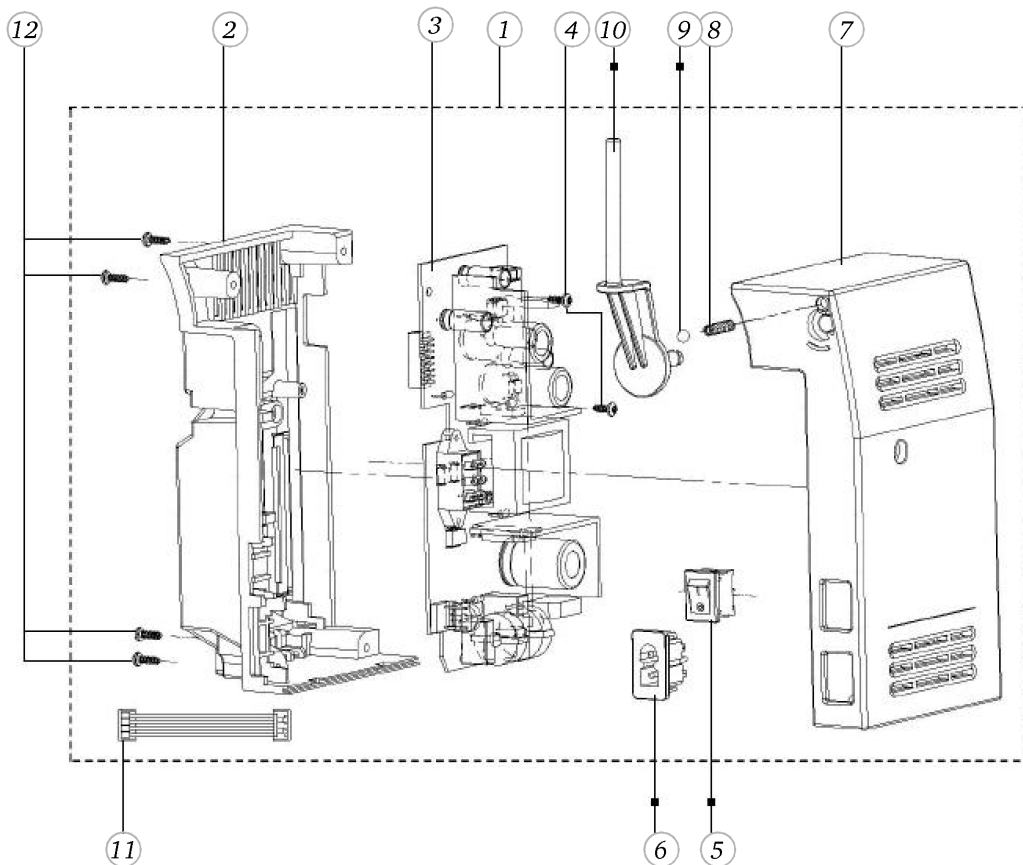

BERNINA activa 240

Power supply

Pos	Item number	Description
1	0309427200	Universal power supplycpl. with cable inkl spool support pin
2	0306365102	UNIVERSAL POWER SUPPLY BODY
3	0309447700	UNIVERSAL L-PRINT CPL.
3	0309447800	PCBA power supply B215 / B3xx
4	0329905022	Delta Pt Round Washer Head Screw With Torx 3x 8
5	0304745000	I/O-switch vertically
6	0304735000	POWER INLET
7	0301235000	COVER L-PRINT
8	0325815000	SPRING
9	0011695000	steel ball G40
10	0303355000	SPOOL SUPPORT PIN TURNING
11	0006597244	CABLE KPL 8-POL
12	0023345031	PT-SCREW TORX 3X10 WN1452