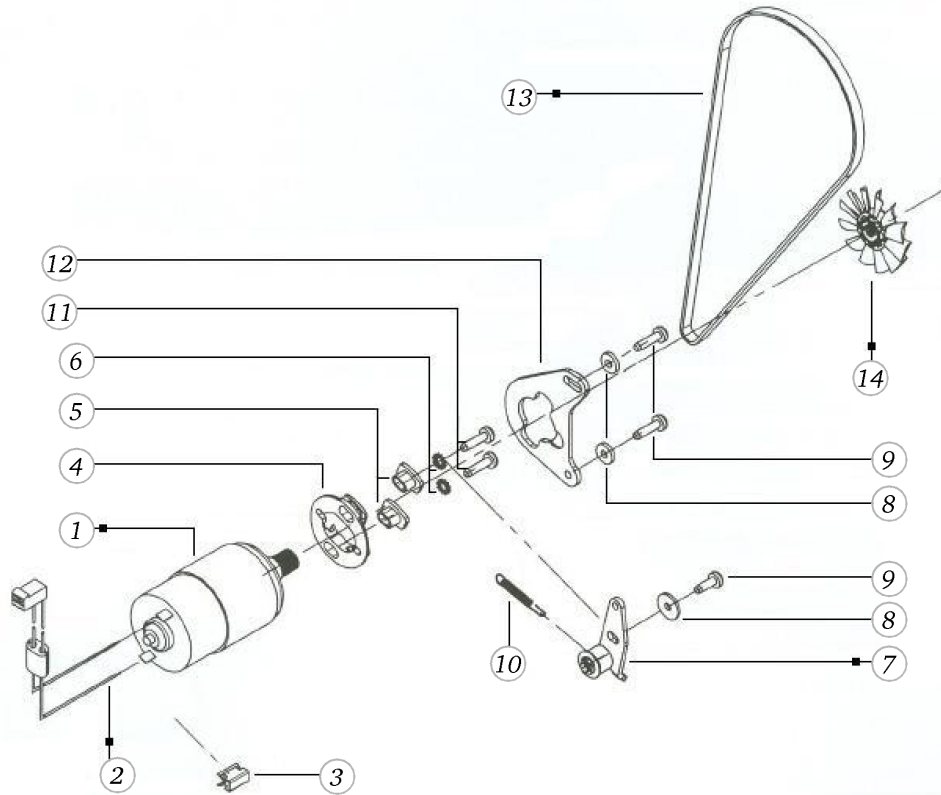

BERNINA activa 240

Main motor

Pos	Item number	Description
1	0078847201	DRIVER MOTOR CPL
2	0038537101	MOTOR CABLE CPL
3	0048315000	Clamp
4	0078985100	Cuff
4	0078985200	Cuff
5	0078995100	bushing
5	0078995200	Bushing
6	23350653++	Curved Spring Washe d4.3xD8xs0.5
7	0302147000	BELT STRETCHER PREASSEMBLED
8	22954313++	Washer d4.2xD14xs1.5
9	0078865044	Socket Pan Head Thread Forming Screws M4x12 DIN7500 - BN13916 Art-No. 2027607
10	25604703++	TENSION SPRING
11	0078865045	Socket Pan Head Thread Forming Screws M4x16 DIN7500 - BN13916 Art-No. 2027615
12	0088495000	MOTOR SUPPORT
13	0079035002	BELT STD-554-S2M-6
14	0304355200	MOTOR FAN