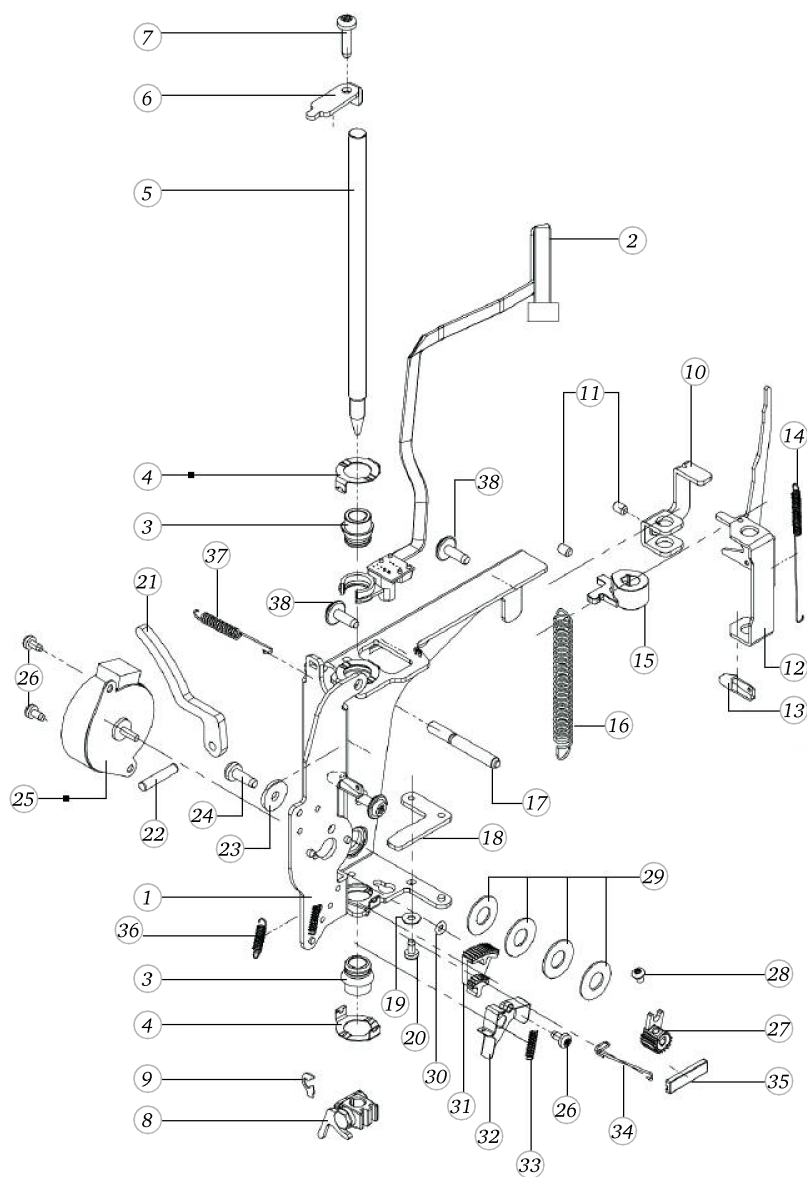

BERNINA activa 240

Headplate

Pos	Item number	Description
1	0088065200	HEAD PLATE
2	0159787201	PRINT BUTTONHOLE SENSOR
3	0088105000	CALOTTE BUSHING MACHINED
4	0048875000	Clasp
5	0087335000	PRESSER FOOT BAR 157.5
6	0301285000	CLAMPING SHOE
7	0078865045	Socket Pan Head Thread Forming Screws M4x16 DIN7500 - BN13916 Art-No. 2027615
8	0011177101	Clamp piece cpl.
9	0089325000	SAFETY CLIP
10	0089225000	LEVER
11	0078665043	Hexalobular Socket Set Screws M4x6 ISO 4026 - BN11493 Art-No. 3060208
12	0088095100	ENGAGING LEVER
13	0306255000	Cap
14	0303585100	Spring
15	0089247000	PRESSER BAR GUIDE CPL
16	0303715000	NFS-SPRING
17	0087145001	BOLT
18	0049075000	ADJUSTING ARM
19	22950713++	WASHER 3.2 X 7 X 0.5
20	0032465008	Socket Button Head Screws M3x4.5 screw head after BN6404
21	0075685300	LIFTING LEVER
22	24116643++	PIN D 4.0X20
23	22954423++	Flat Washers
24	0078865043	Socket Pan Head Thread Forming Screws M4x10 DIN7500 - BN13916 Art-No. 2027593
25	0337875000	STEPPER MOTOR
25	0078355005	STEPPING MOTOR SB
26	0078865033	Socket Pan Head Thread Forming Screws M3x6 DIN7500 - BN13916 Art-No. 2027534
27	0302135000	PINION