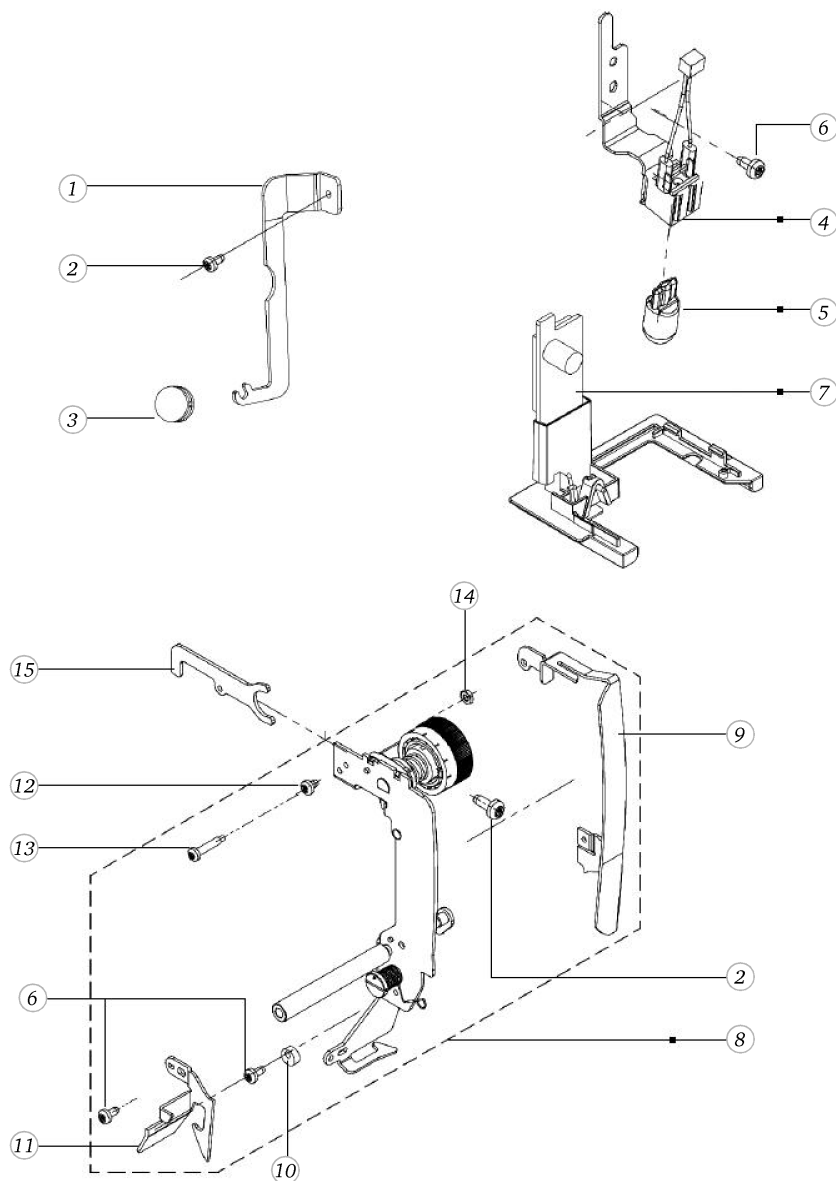

BERNINA activa 240

Take up lever and sewing light

Pos	Item number	Description
1	0304895100	LENS HOLDER SUPPORT
2	0078865043	Socket Pan Head Thread Forming Screws M4x10 DIN7500 - BN13916 Art-No. 2027593
3	0079795200	Cap
4	0049987000	SEWING LIGHT CPL
5	0075355000	LAMP-LC-12-5-A
5	0075355100	Lamp LC12-5
6	0078865033	Socket Pan Head Thread Forming Screws M3x6 DIN7500 - BN13916 Art-No. 2027534
7	0307537000	CFL SEWING LIGHT 125-
8	0049417700	take up lever cover cpl. standard
9	0079505302	TAKE-UP-LEVER COVER
10	0079565000	BUFFER BLOCK
11	0079515000	COVER REGULATOR
12	0032465007	Socket Button Head Screws M3x 4 ISO 7380-1 - BN6404 Art-No. 3148111
13	0300295100	ADJUSTING SCREW
14	22502013++	Hex Jam Nut M3 Din439b
15	0049325200	RELEASE FORK