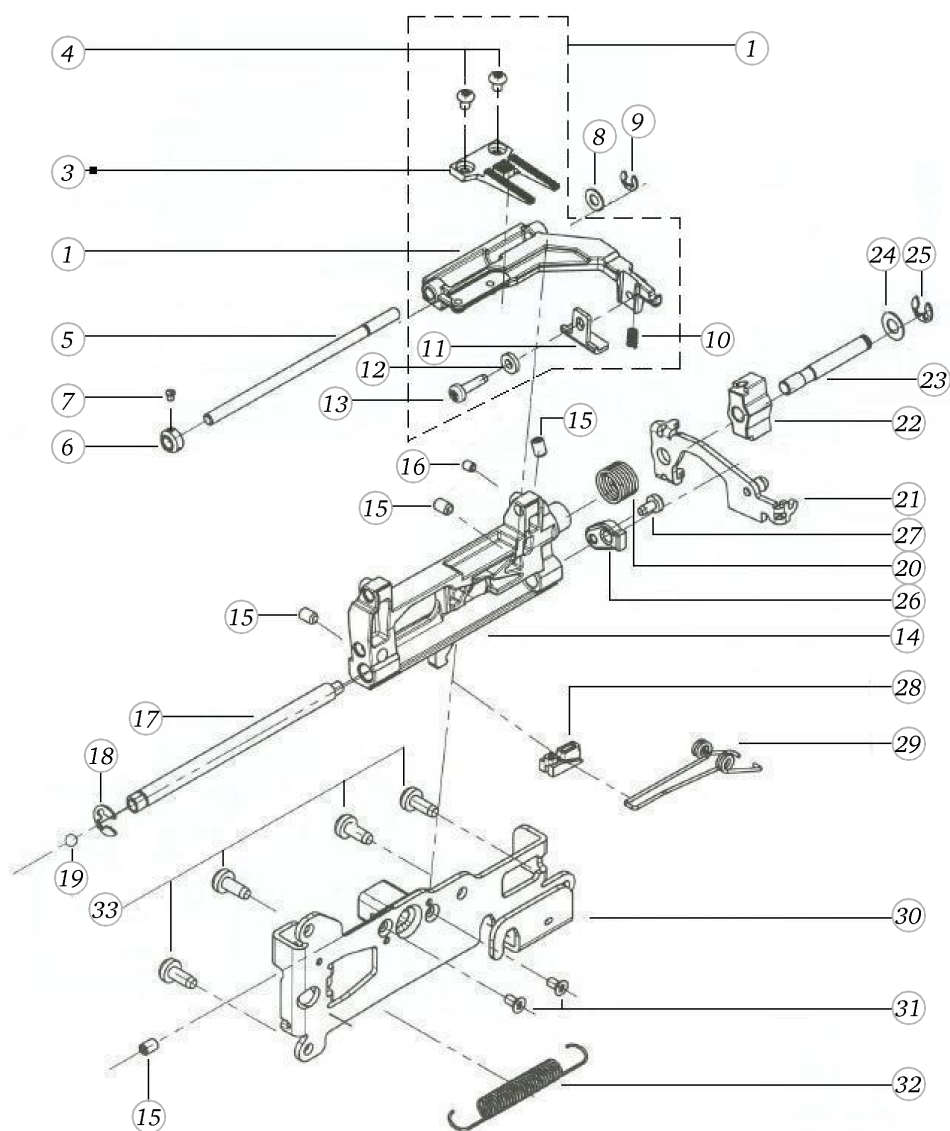

BERNINA activa 240

Feed dog unit

Pos	Item number	Description
1	0302217000	FEEDDOG SUPPORTER CPL.
3	0302155000	FEEDDOG 5.5 MM
4	0032465008	Socket Button Head Screws M3x4.5 screw head after BN6404
5	0302015000	SLIDING AXLE
6	0011217001	Adjusting Ring Cpl with 1 screw
7	20500353++	Cylinder Head Screw M2x2.5
8	22954983++	Shim rings
9	23501153++	Circlips For Shafts d1 3.2 DIN6799 - BN809 Art-No.1284649
10	25524003++	Spring
11	0000785200	ADJUSTING PLATE
12	22952113++	Washer 3.2/7x1.5 black finished
13	0078865036	socket pan head thread forming screws
14	0000245600	FEED DOG FORK
15	0078665043	Hexalobular Socket Set Screws M4x6 ISO 4026 - BN11493 Art-No. 3060208
16	0078665031	Hexalobular Socket Set Screws M3x4 ISO 4026 - BN11493 Art-No. 3060200
17	0049695100	ECCENTRIC SHAFT
18	23501753++	Circlip For Shafts d1 5 DIN6799 - BN809 Art-No.1284665
19	0011695002	Steel Ball G40 D4 DIN5401 - BN869 Art-No. 1316281
20	0079055000	SPRING
21	0078047200	THRUST REVERSER CPL.
22	0078065100	BEARING
23	0078075000	BOLT
24	23100203++	Flat Washer d5.2-10x0.5
25	23501453++	Circlips For Shafts d1 4 DIN6799 - BN809 Art-No.1284657
26	0049975000	BEARING
27	0078865033	Socket Pan Head Thread Forming Screws M3x6 DIN7500 - BN13916 Art-No. 2027534
28	0049595000	SLIDE BLOCK