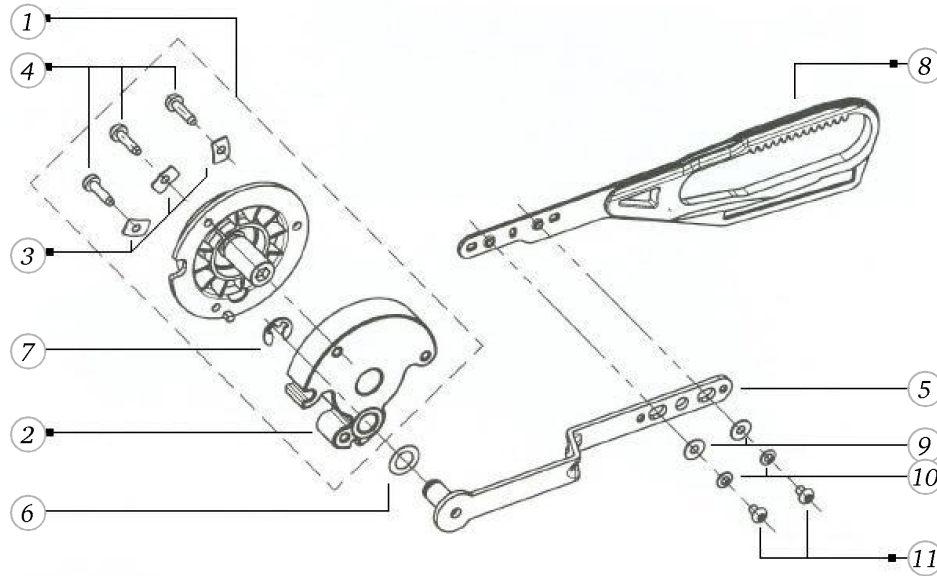

BERNINA activa 240

Hook driving system

Pos	Item number	Description
1	0304497001	HOOK DRIVE CRANK CPL.
2	0312225000	HOOK DRIVE CRANK
3	0301995000	WASHER
4	0078865035	Socket Pan Head Thread Forming Screws M3x10 DIN7500 - BN13916 Art-No. 2027550
5	0049397000	CRANK ARM CPL
6	23228653++	WASHER 7.2x12x0.1
7	23501753++	Circlip For Shafts d1 5 DIN6799 - BN809 Art- No.1284665
8	0301575200	TOOTHED RACK FORK
9	22951923++	Flat Washer d3.2/D 7xs0.5
10	23225753++	Curved Spring Washers M3 DIN 137 A - BN795 Art- No. 1280317
11	0032465008	Socket Button Head Screws M3x4.5 screw head after BN6404