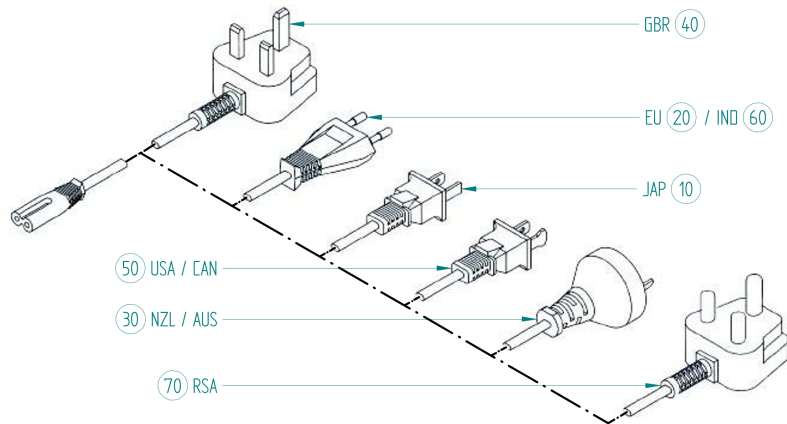

BERNINA activa 240

Power Plug

Pos	Item number	Description
10	0079287004	Power Cord Cpl. Japan
20	0079287303	Power Cord Cpl. Europe
30	0079287002	Power Cord Cpl. New Zealand / Australia
40	0079287001	Power Cord Cpl. Great Britain
50	0079287300	Power Cord Cpl. USA / CAN
60	0079287000	Power Cord India
70	0079287405	Power Cord Cpl. South Africa