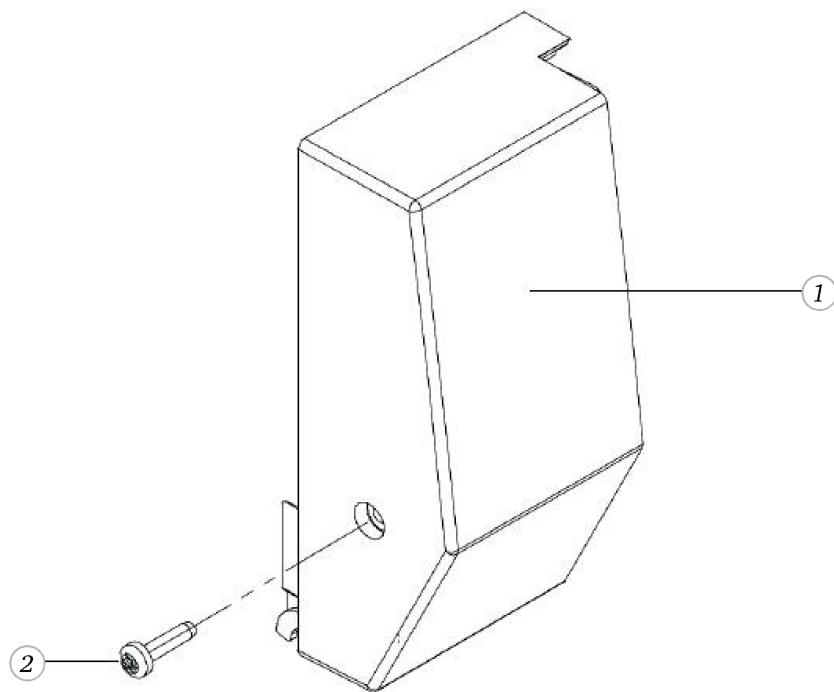

BERNINA activa 240

Head cover (activa 220 / 230 / 230 PE)

Pos	Item number	Description
1	0048937420	HEAD COVER ASSEMBLE
2	0078865045	Socket Pan Head Thread Forming Screws M4x16 DIN7500 - BN13916 Art-No. 2027615