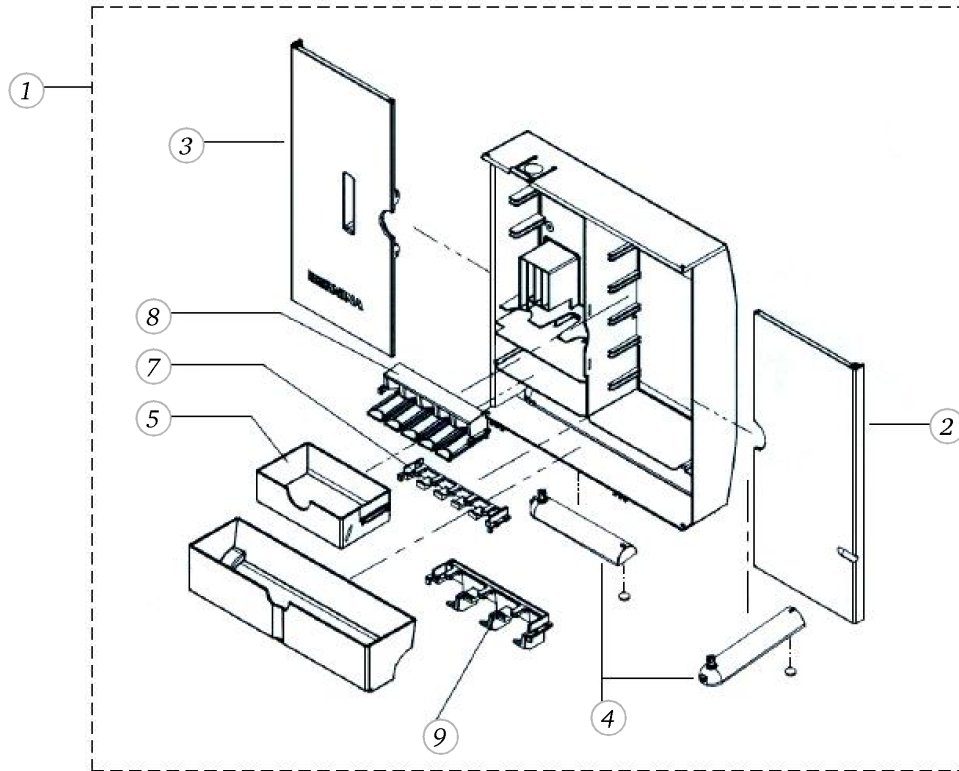

BERNINA activa 240

Accessories box

Pos	Item number	Description
1	0303967204	accessories box cpl. with door bulges, with snapper
2	0303975100	DOOR RIGHT
3	0303985000	DOOR LEFT
4	0303997101	SWING FOOT CPL. WHITE LEFT
5	0304005001	DRAWER SMALL WHITE
7	0304025000	Rack For Foot
8	0304035000	RACK FOR BOBBIN
9	0306165000	SEWING FOOT HOLDER 9MM